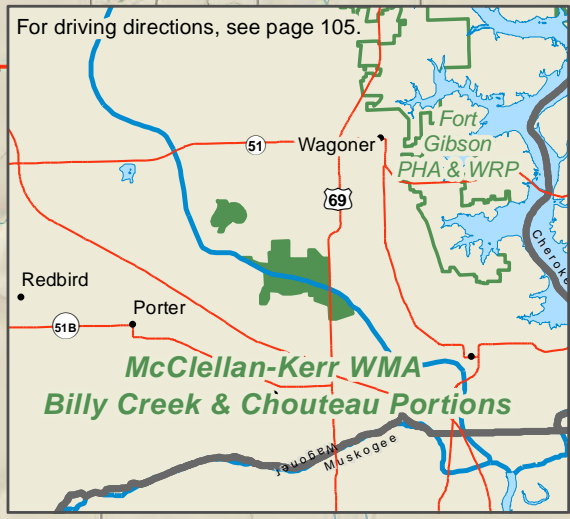

McClellan-Kerr Wildlife Management Area Billy Creek & Chouteau Portions

Area: 2,854 acres
(918) 625-3910
wildlifedepartment.com/wildlife-management-areas/mcclellan-kerr