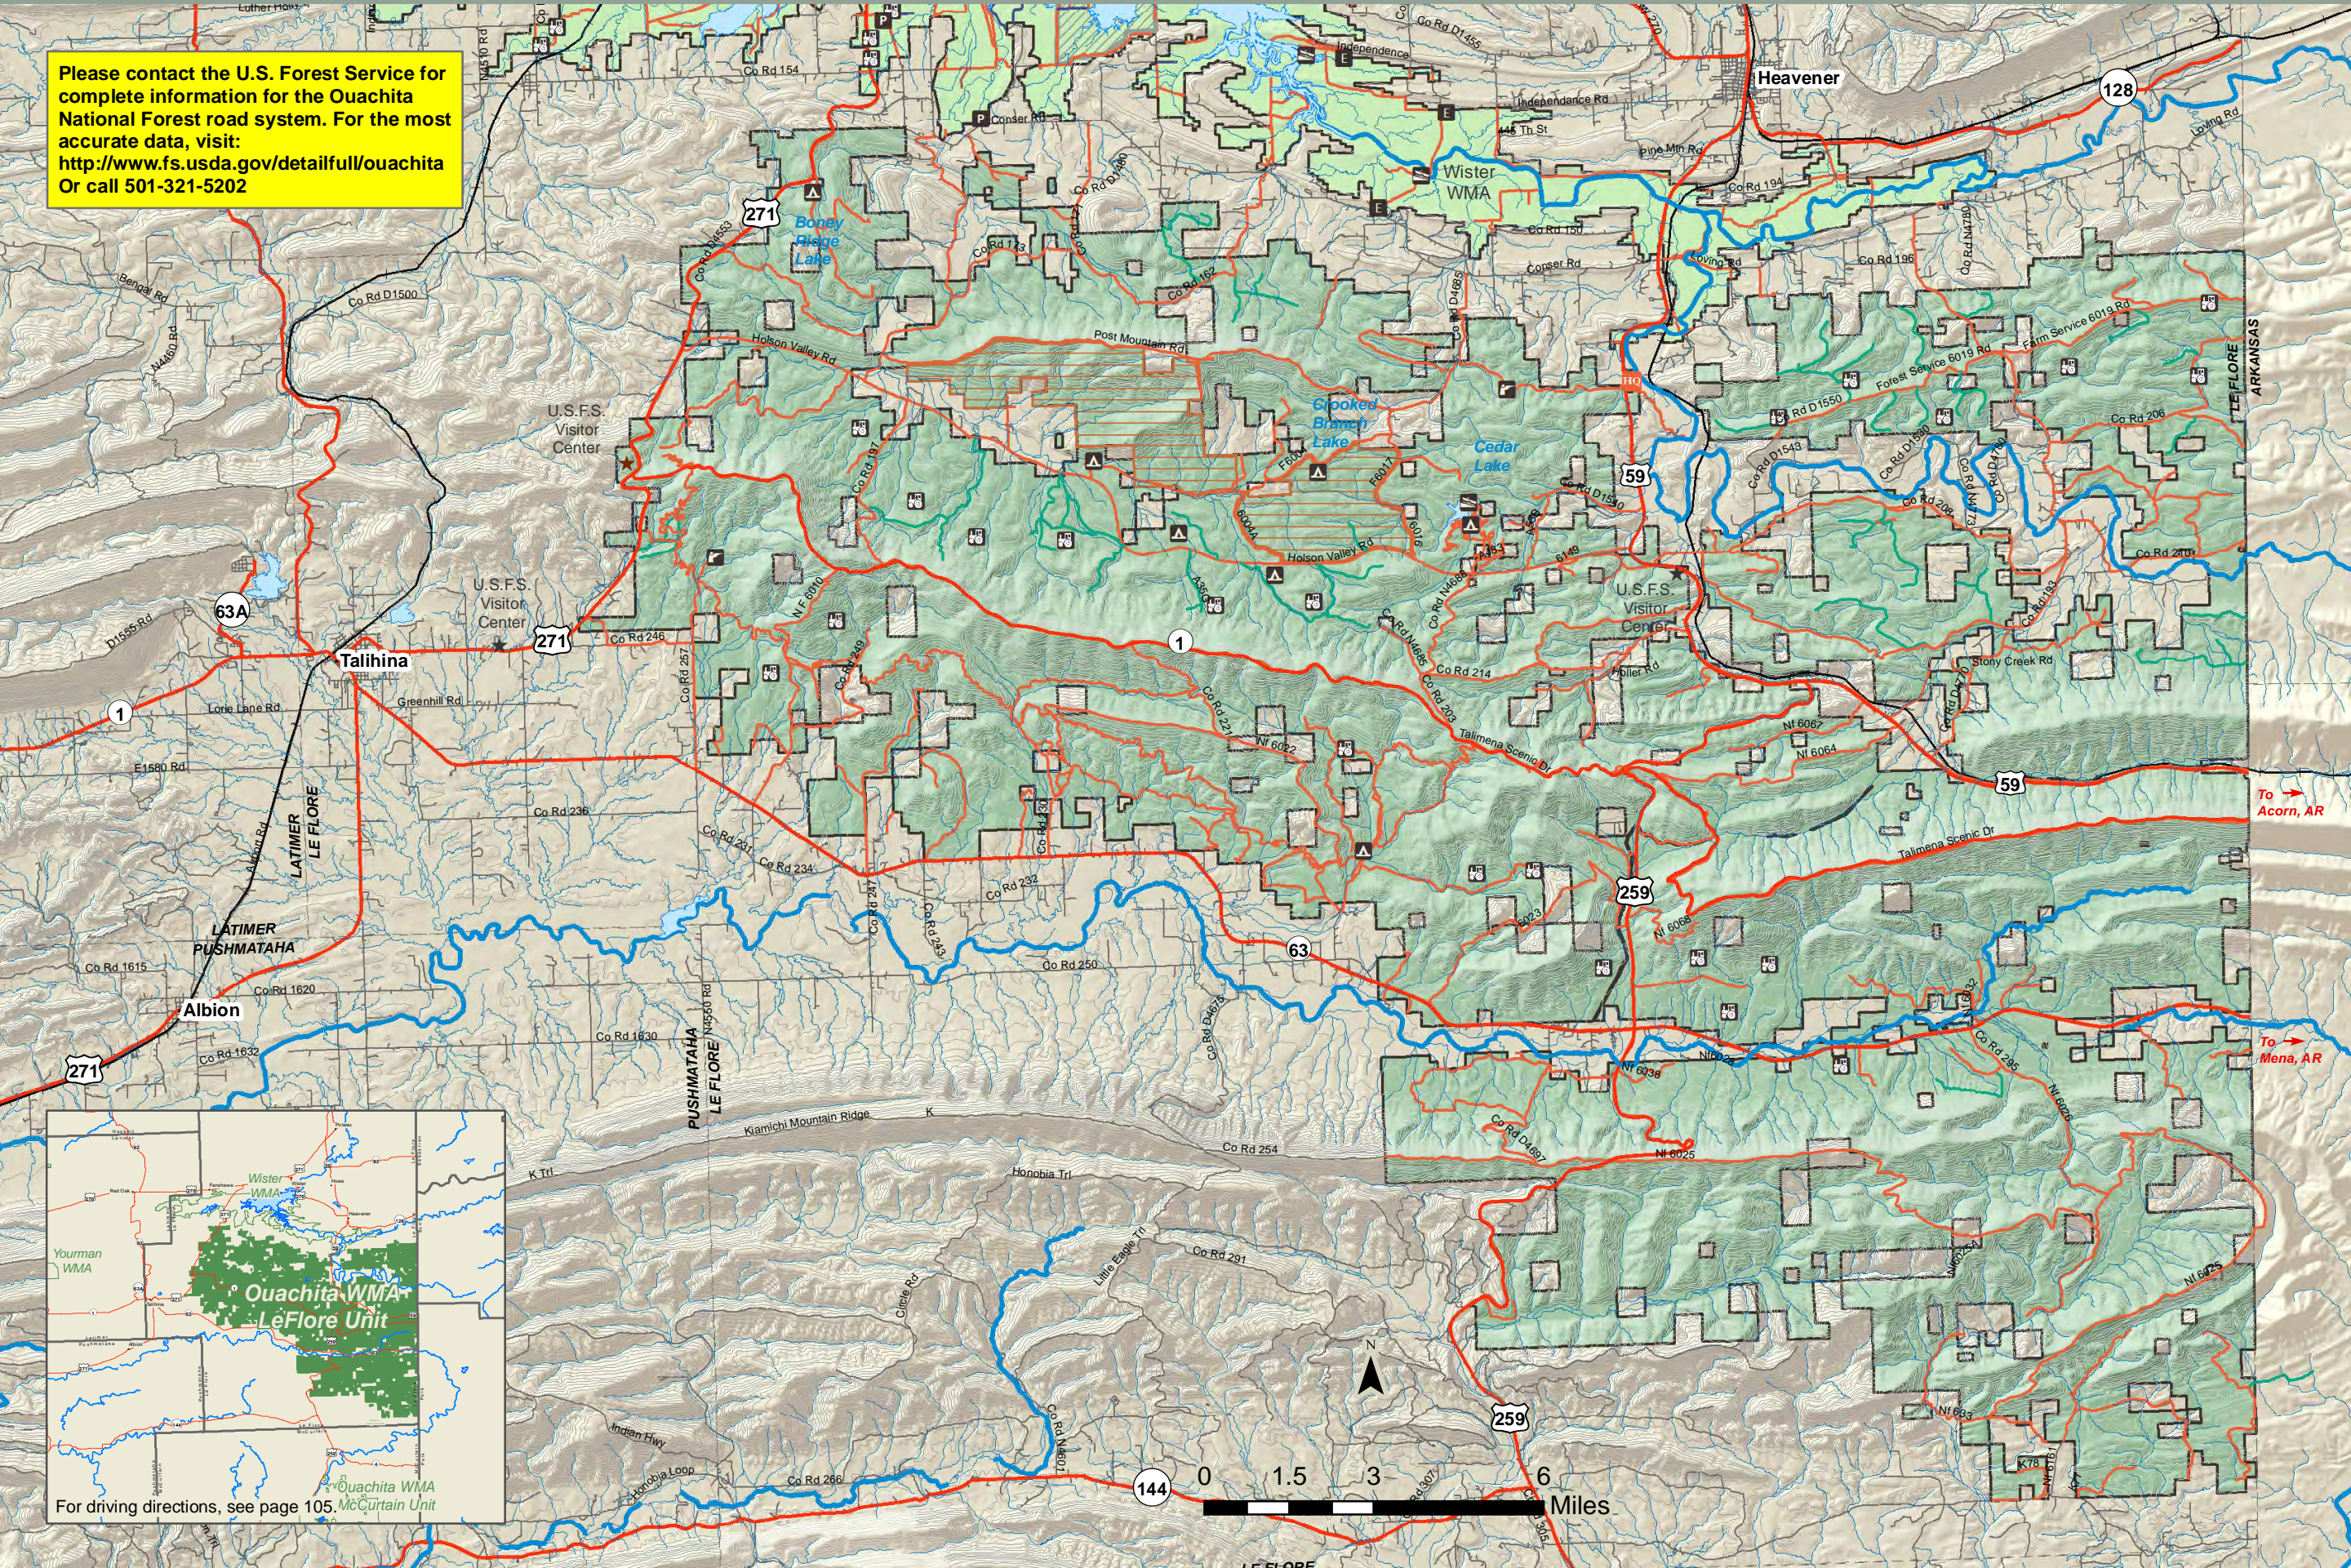

Ouachita Wildlife Management Area LeFlore Unit

Please contact the U.S. Forest Service for complete information for the Ouachita National Forest road system. For the most accurate data, visit: <http://www.fs.usda.gov/detailfull/ouachita> Or call 501-321-5202

For driving directions, see page 105.

LEFLORE ARKANSAS

To Acorn, AR

To Mena, AR