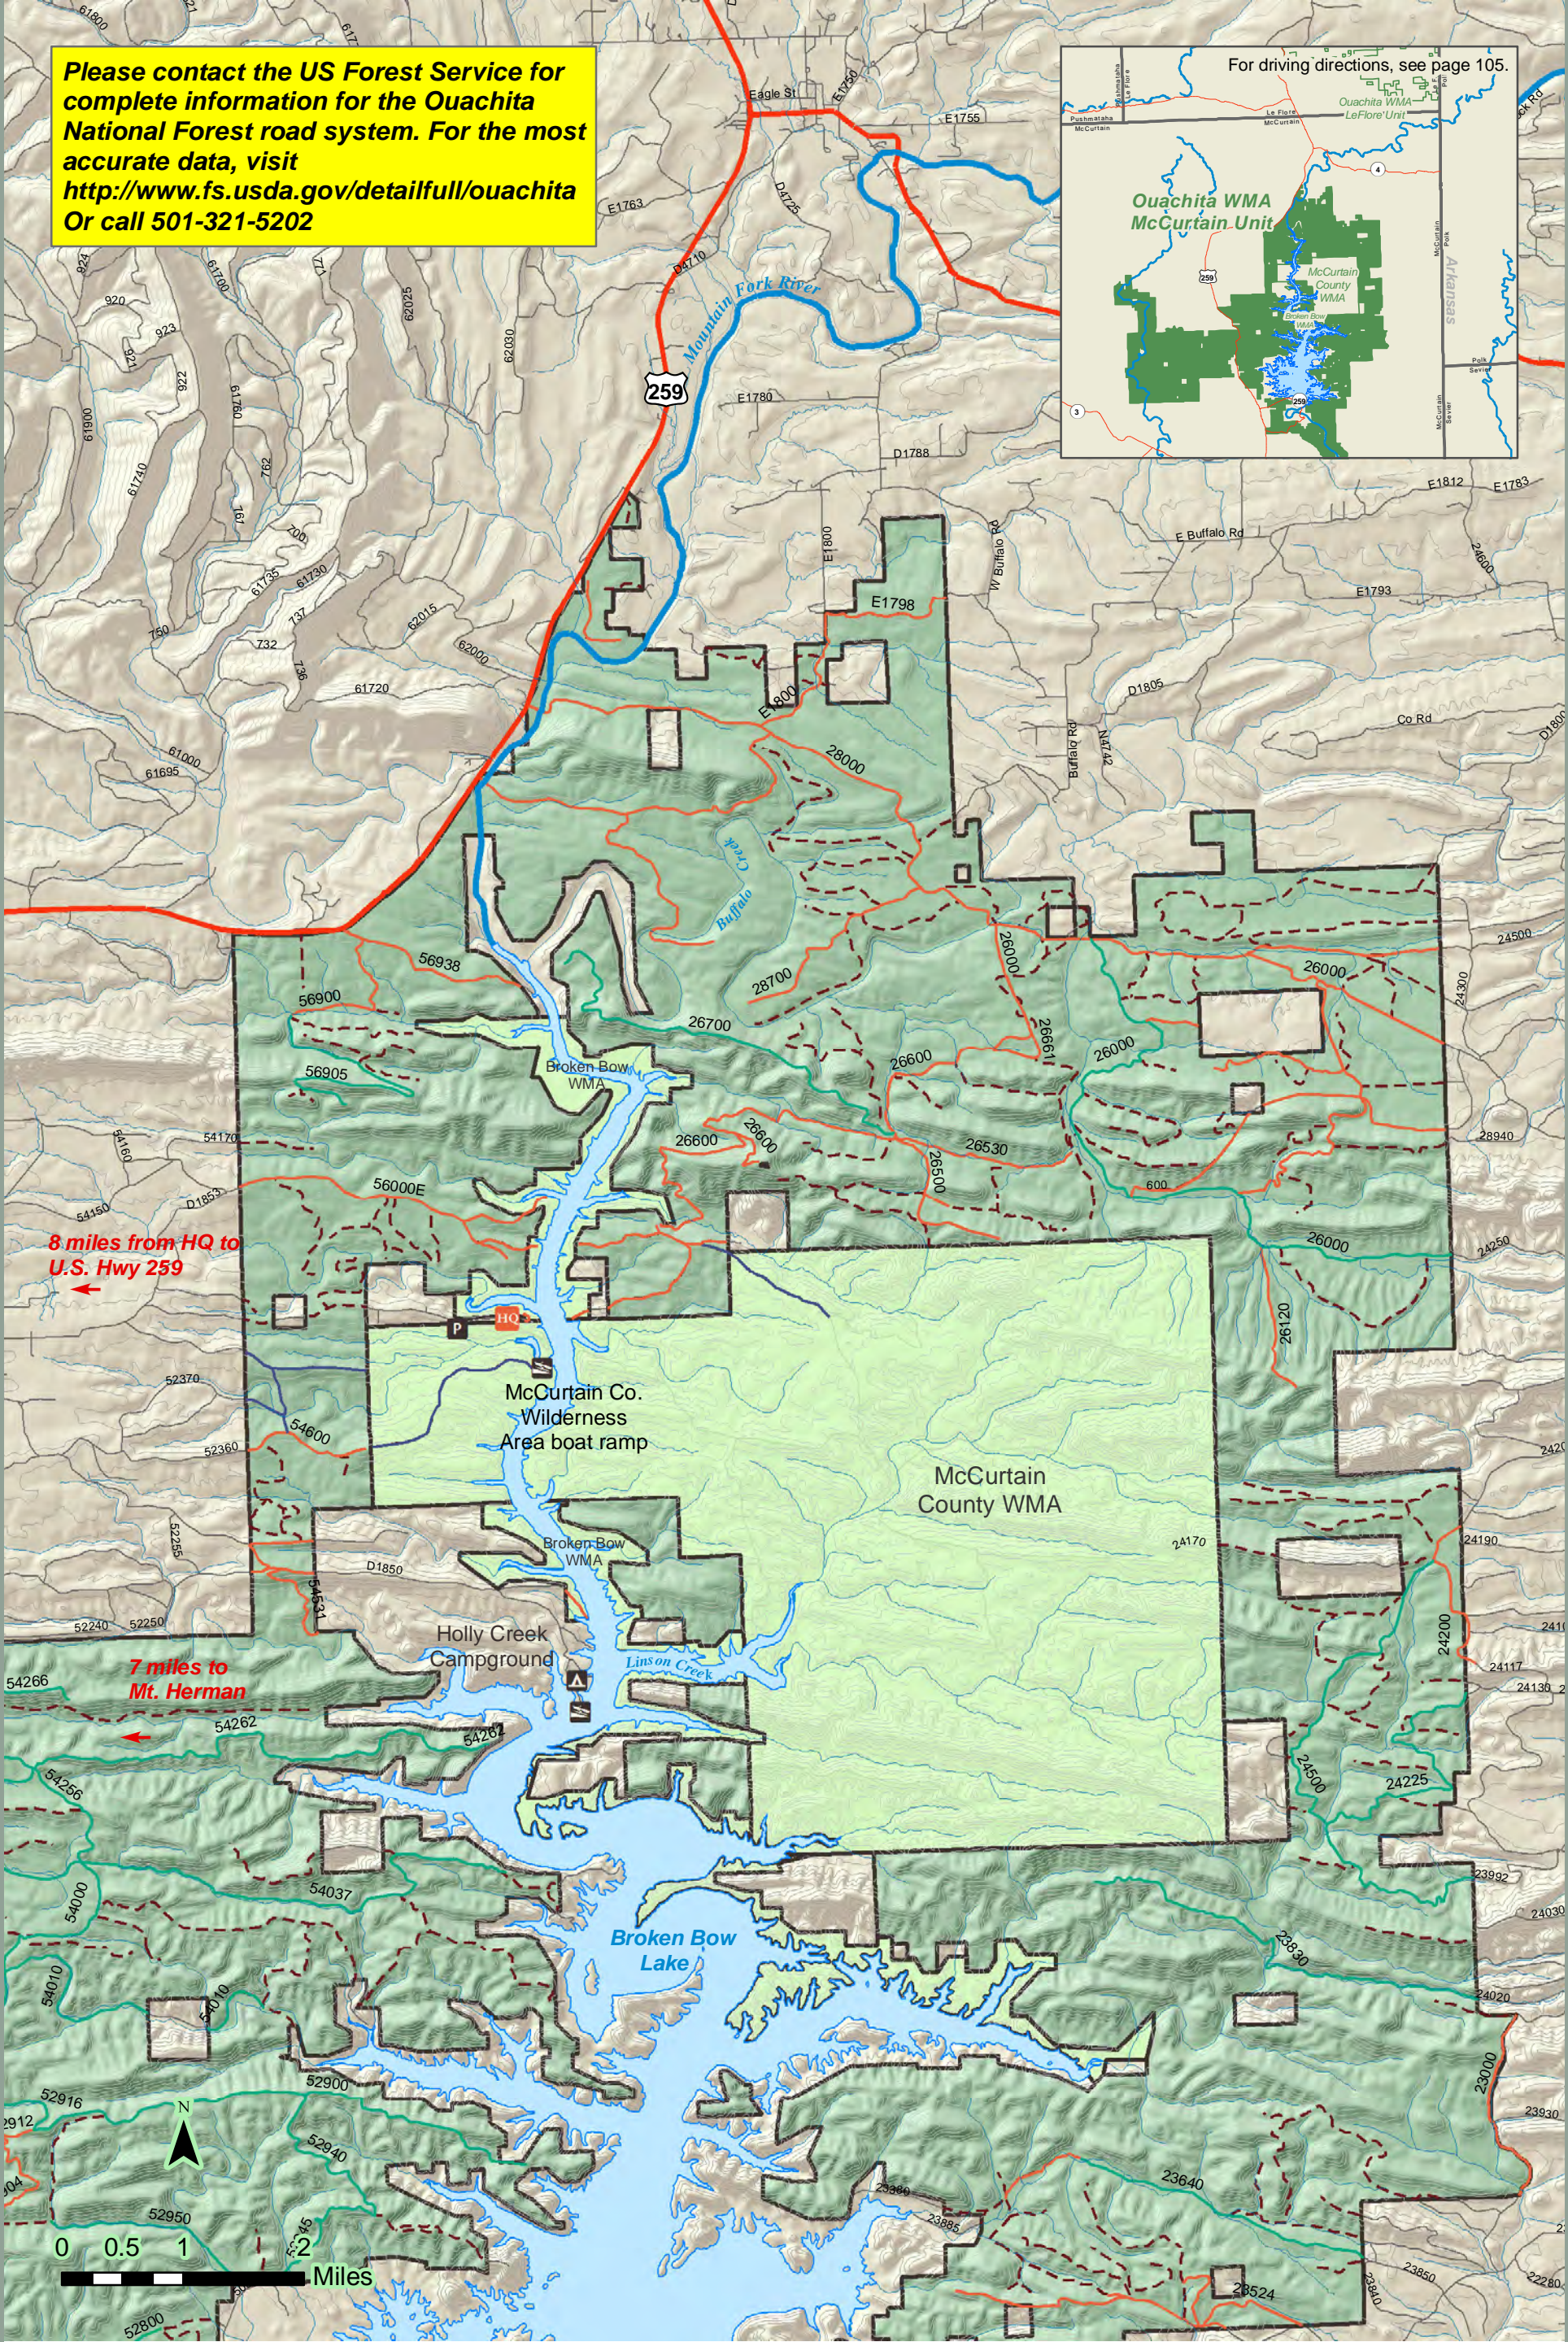

Please contact the US Forest Service for complete information for the Ouachita National Forest road system. For the most accurate data, visit <http://www.fs.usda.gov/detailfull/ouachita> Or call 501-321-5202

For driving directions, see page 105.

8 miles from HQ to U.S. Hwy 259

7 miles to Mt. Herman

Ouachita Wildlife Management Area
McCurtain Unit (North)

Area: 131,000 acres
(918) 527-9918
wildlifedepartment.com/wildlife-management-areas/ouachita-mccurtain-unit