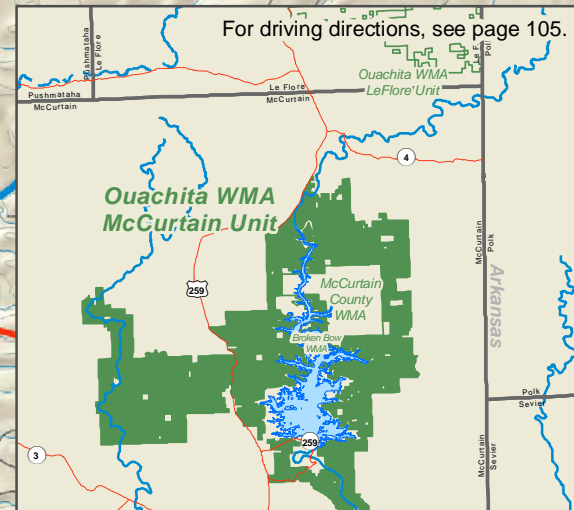

For driving directions, see page 105.

8 miles from HQ to U.S. Hwy 259

7 miles to Mt. Herman

Ouachita Wildlife Management Area
McCurtain Unit (North)

Area: 131,000 acres
(918) 527-9918
wildlifedepartment.com/wildlife-management-areas/ouachita-mccurtain-unit